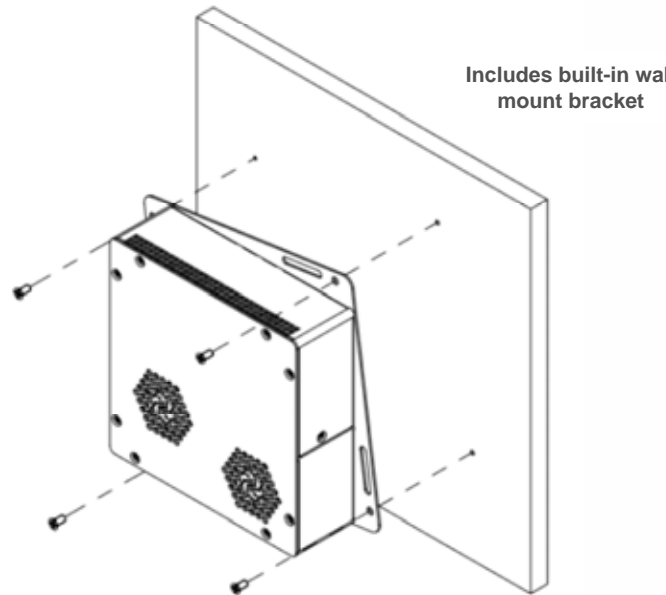

Add these popular options:

Interactive-3 Software

Add Part # MXS-NANO/I3MZP

Note: Requires touch screen (not included)

HDMI to Video Output Scan Converter

Add Part # MXS-NANO/SC

Note: Uses HDMI port

WiFi Network Adapter

Add Part # MXS-NANO/WI