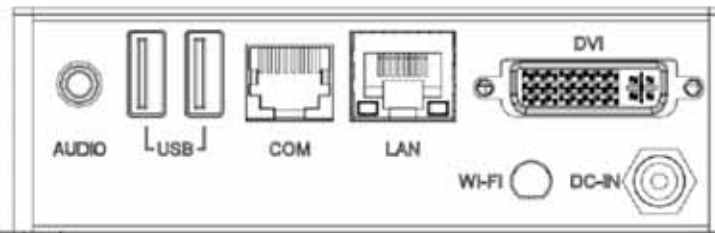

*video & streaming decoders licensed by

Windows® Embedded Standard 7 preinstalled

Add these popular options:

Interactive-3 Software

Add Part # MXS-NANO/I3MZP

Note: Requires touch screen (not included)

HDMI to Video Output Scan Converter

Add Part # MXS-NANO/SC

Note: Uses HDMI port

WiFi Network Adapter

Add Part # MXS-NANO/WI

Streaming Video Input

Add Part # MXS-NANO/ST

Note: Supports RTP, RTSP, UDP

MECHANICAL

DIMENSIONS: Wall Mount Chassis

1.4 (H) x 4.9 (D) x 4.9 (W) inches (36 x 125 x 125 mm)

WEIGHT (actual): 1.7 lbs. (0.8 Kg)

I/O SPECIFICATIONS

- (1) Hybrid DVI (Supports VGA, DVI or HDMI output)
- (2) USB v2.0 I/O
- (1) Stereo Audio I/O, 3.5mm (microjack)
- (1) RJ45 for RS-232 serial port
- (1) RJ45 Gigabit LAN 10/100/1000 Base-T Ethernet